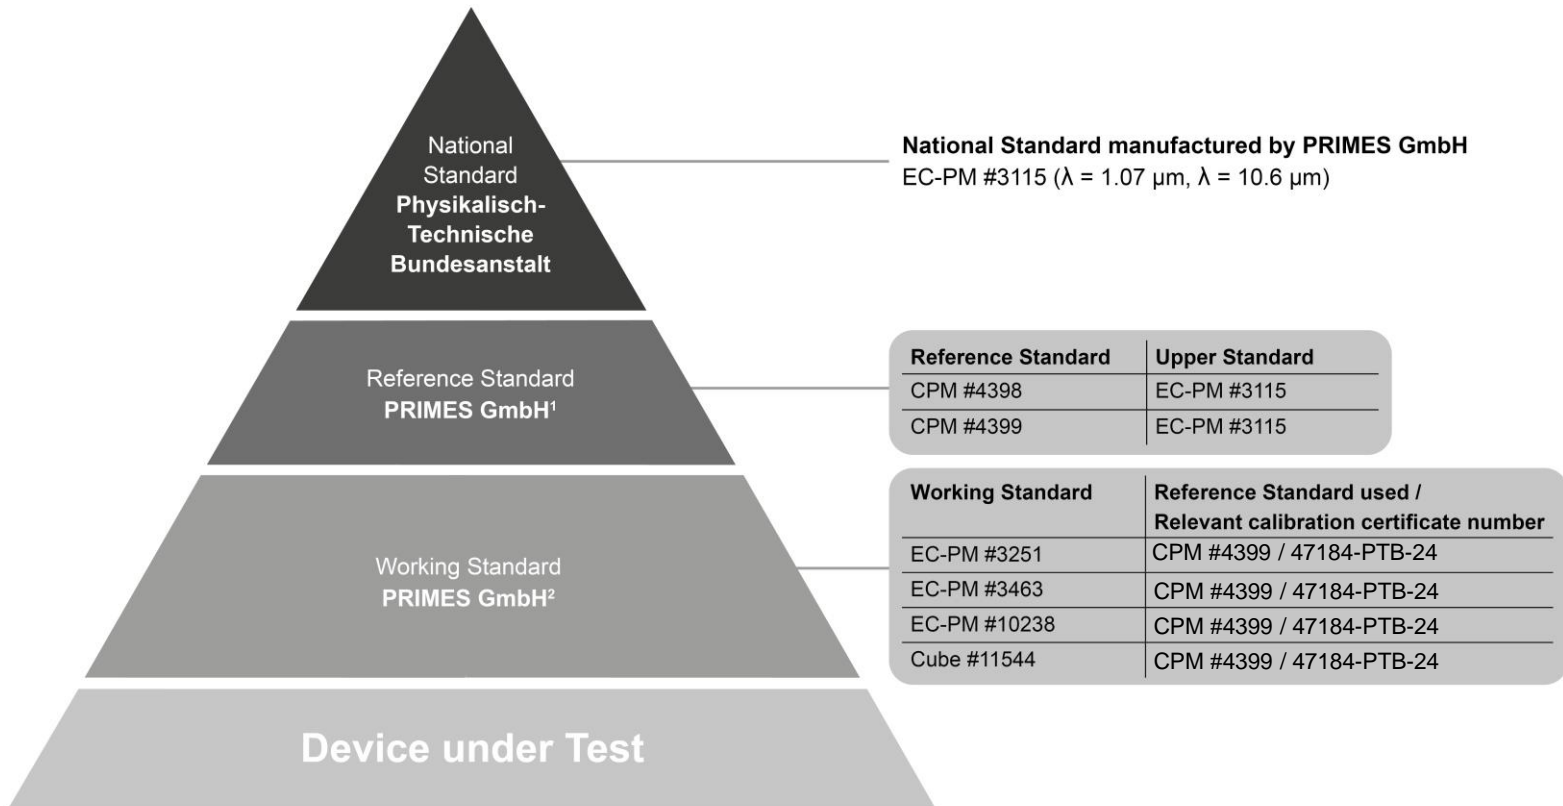

# TRACEABILITY CHART

- 1) All reference standards are recalibrated once a year.
- 2) The working standards are recalibrated against the reference standards at least once every six months.